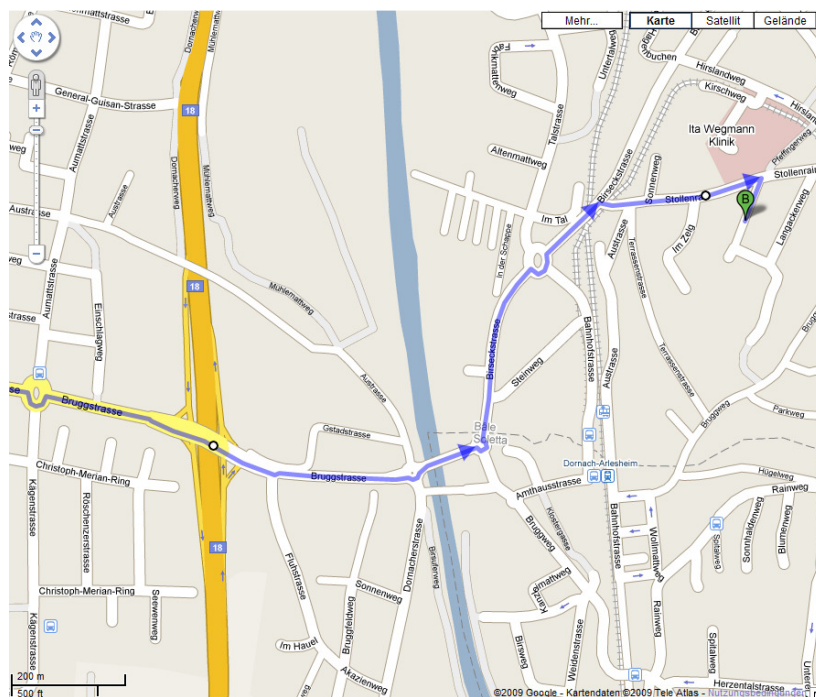

If you are arriving by tram, please take the tram number 10 in direction "Dornach Arlesheim" until the station "Stollenrain". The street on the left is the Stollenrain. Please walk upside and take the third street on the right. There is a big church – Stollenrain 10 is vis-à-vis.

Arrival by car

Exit Reinach-Süd

Exit Reinach-Nord