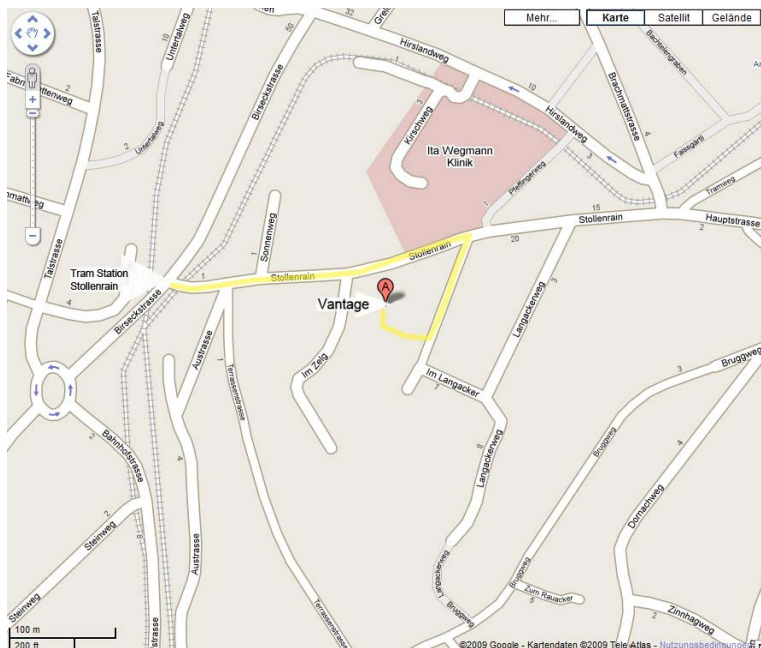

If you are arriving by tram, please take the tram number 10 in direction "Dornach Arlesheim" until the station "Stollenrain". The street on the left is the Stollenrain. Please walk upside and take the third street on the right. There is a big church – Stollenrain 10 is vis-à-vis.

Arrival by car

Exit Reinach-Süd

Exit Reinach-Nord