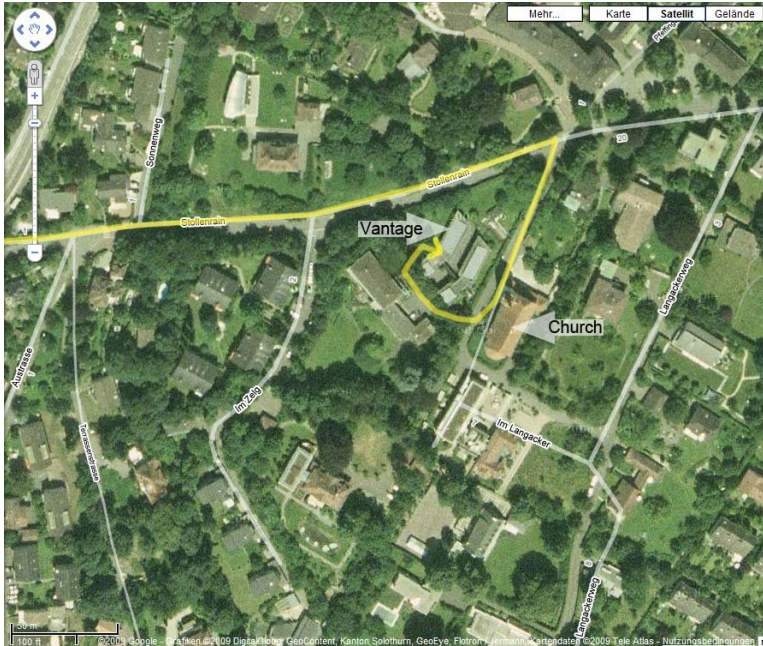

How to find us

Location plan

vantage
Global Event Production GmbH
Stollenrain 10
Pavillon D
4144 Arlesheim - Switzerland

Tel.: +41(0) 61.705.5000
Fax: +41(0) 61.705.5009
Web: www.vantage-global.ch

Arrival by tram

If you are arriving by tram, please take the tram number 10 in direction "Dornach Arlesheim" until the station "Stollenrain". The street on the left is the Stollenrain. Please walk upside and take the third street on the right. There is a big church – Stollenrain 10 is vis-à-vis.

Arrival by car

Exit Reinach-Süd

Exit Reinach-Nord